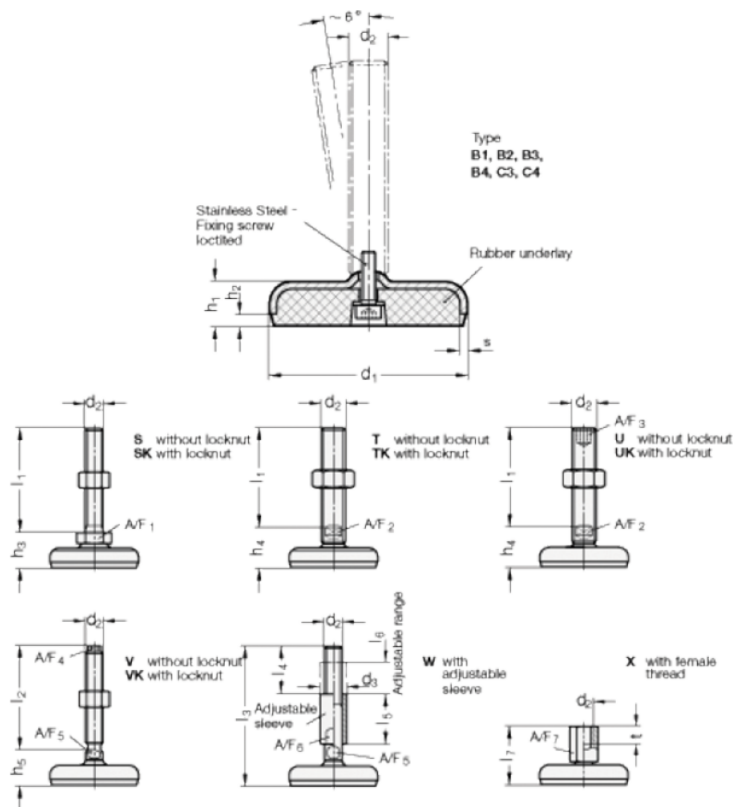

Article number: 2031100M24200B3UK

Description: E+G levelling foot  
GN 31-100-M24-200-B3-UK

Note: UK With nut, Hexagon socket at the top, Wrench flat at the bottom

## Measures

A/F2	= 19	s = 3
A/F3	= 12	
d1	= 100	
d2	= 24	
h1	= 20	
h2	= 6	
h4 +4.0/0	= 38	
l1	= 200	